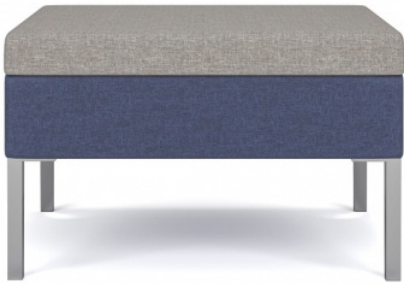

## 7851 DITTO BENCH

**Starting At:** \$1636

Newest addition to Thonet's **MOSS** modular seating collection. **Ditto's** low profile contemporary design plays off a limited number of shapes and sizes, creating unique and space-efficient configurations. Ditto is appropriate for community space or formal lobbies in acute care, education or corporate environments. Designed by Qdesign.

### Features:

- Left Arm Facing
- Right Arm Facing
- Straight/Armless
- Corner
- Bench
- Occasional Tables
- Metal Legs
- Grade 1 Laminate
- KrystalCast