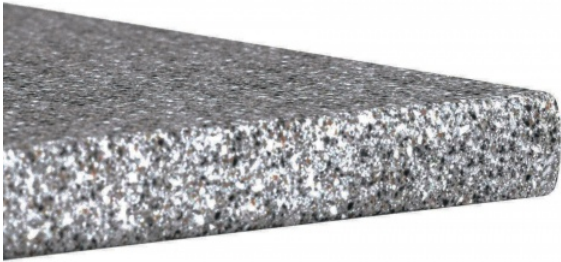

www.falconproducts.com | (423) 623-0031

40311 SOLID SURFACE TOP

Starting At: \$2770

Square edge solid surface top.

Dimensions

- 1.5" square drop edge, solid surface. Shipped crated.