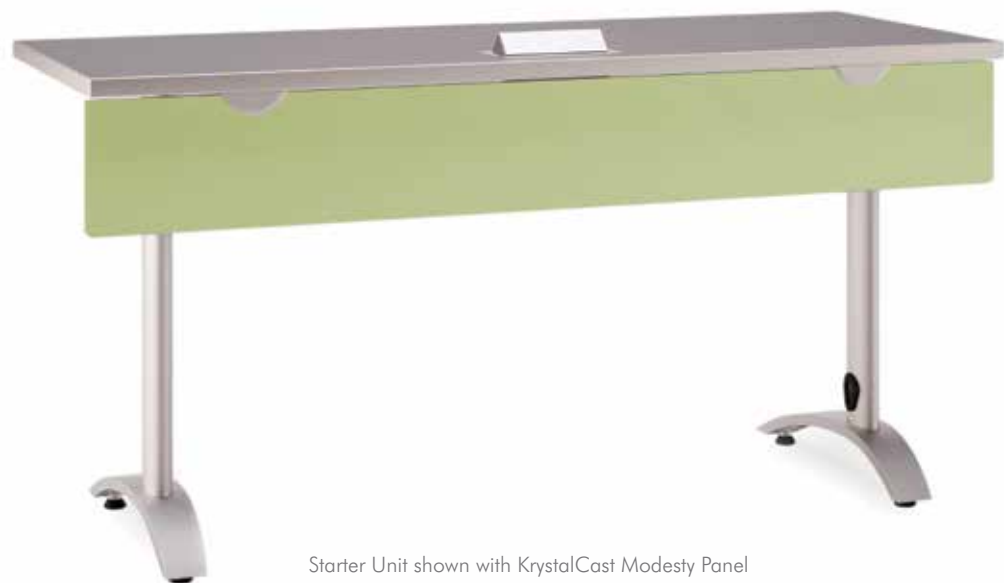

FALCON™

SYNTECH™ TABLES

Starter Unit shown with KrystalCast Modesty Panel

Pedestal Base with FLX Power Management

FLX Power Management.
Power is mounted in the middle of the table allowing the column to act as a vertical wire manager.

24022

24055

38350

Features and Options

Modesty Panel standard in Fog Grey or Black. Hardware matches base finish. Also available in KrystalCast in frost or solid colors.

Optional plug and play or daisy chain power available

Leg with Casters

Syntech Network Pod

Syntech Media Conference Table

Syntech U Shaped Configuration

Legs

Symmetrical Leg

Cantilever Leg

Cantilever Shared Leg, shown with integrated power management