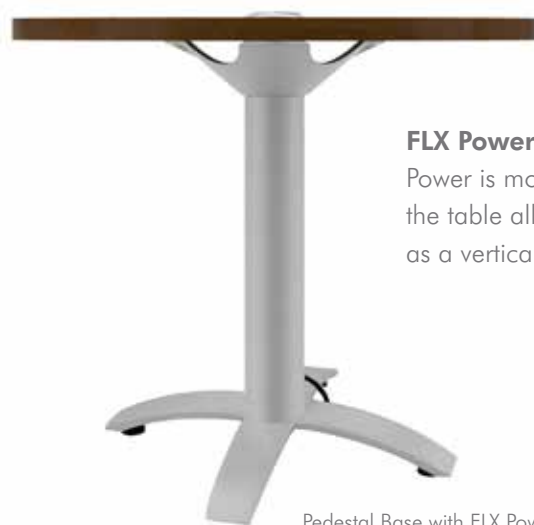

FALCON™

SYNTECH™ TABLES

Starter Unit shown with KrystalCast Modesty Panel

Pedestal Base with FLX Power Management

FLX Power Management.
Power is mounted in the middle of the table allowing the column to act as a vertical wire manager.

24022

24055

38350

Features and Options

Modesty Panel standard in Fog Grey or Black. Hardware matches base finish. Also available in KrystalCast in frost or solid colors.

Optional plug and play or daisy chain power available

Leg with Casters

Syntech Network Pod

Syntech Media Conference Table

Syntech U Shaped Configuration

Legs

Symmetrical Leg

Cantilever Leg

Cantilever Shared Leg, shown with integrated power management