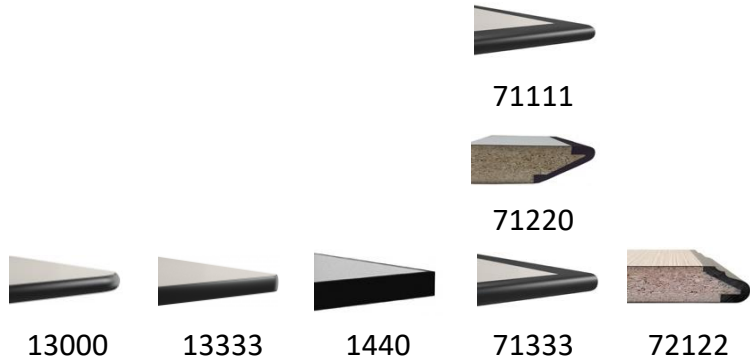

## EDGE COLORS

	13000	13333	1440	71333	72122
949 White	●	●			
10 Almond			●		
50 Silver		●	●		
12 Light Grey	●	●	●	●	
P3 Dusk		●	●	●	
41 Bark			●	●	
23 Dark Grey		●	●	●	
42 Graphite		●	●	●	
2 Brown	●				
1 Black	●	●	●	●	
WG1 Natural Maple		●			
Warm Walnut WG					●
French Roast WG					●
Sweet Maple WG					●