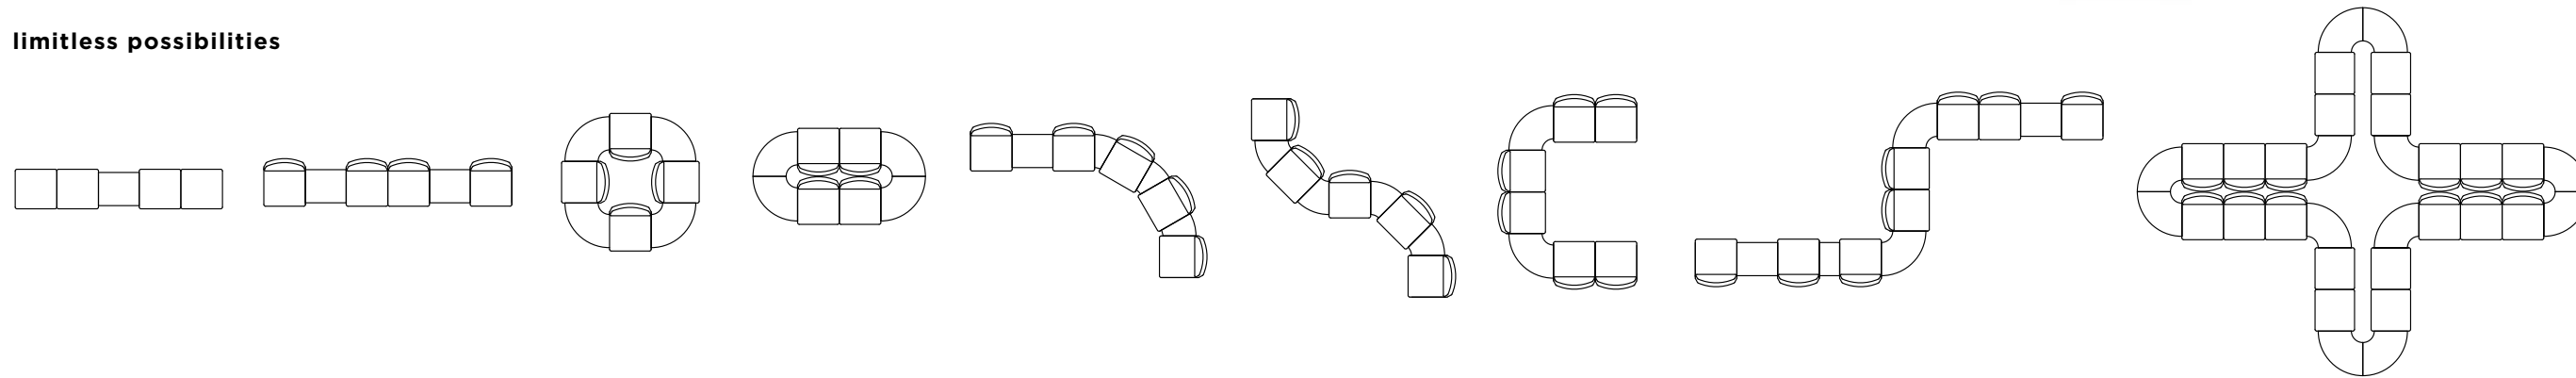

MOSS™
Multiple Occupancy Seating Solutions

limitless possibilities

T H O N E T®

MOSS™ Multiple Occupancy Seating Solutions

MOSS™
Multiple Occupancy Seating Solutions

easy to install
 no tools required

easy to reconfigure
 slip-on, Quik-Kinect™ ganging

casters

aluminum leg

wood leg

bench

180° table connector

shapes

seat

24"W x 27"D x 34"H
 (seat height: 18"H)

bench

24"W x 23"D x 18"H

12" table connector
 12"W x 20"D x 16.25"H

24" table connector
 24"W x 20"D x 16.25"H

30° table connector
 16.25"H

45° table connector
 16.25"H

90° table connector
 16.25"H

180° table connector
 16.25"H