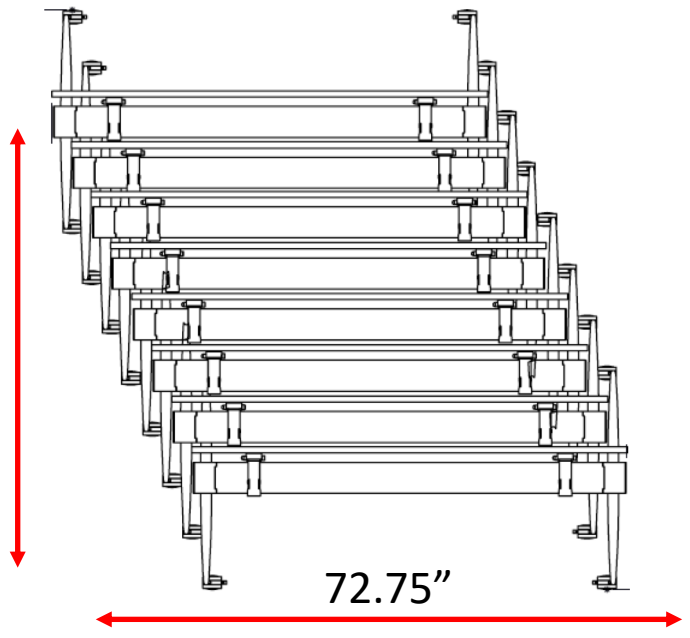

FALCON™

ASCENT TILT

Footprint of 8
Nested Tables

76.5"

72.75"