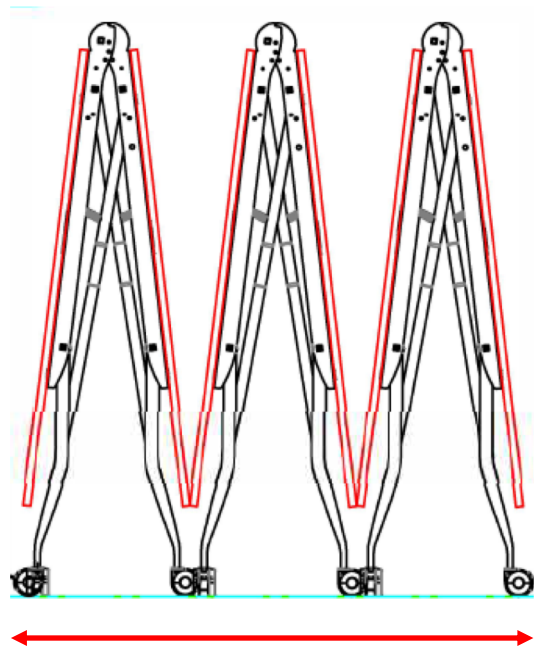

FALCON™

ASCENT LIFT

42" x 96" Footprint

63"

42" depth

57" for 3 tables