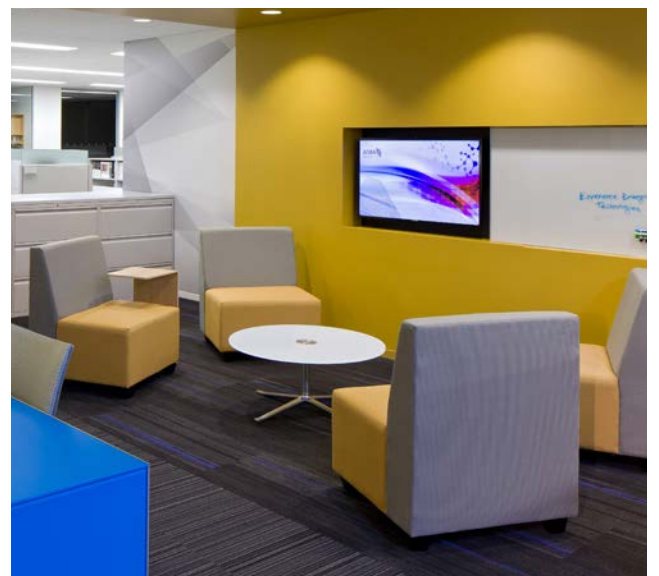

MOSS | Nook – thonet.com