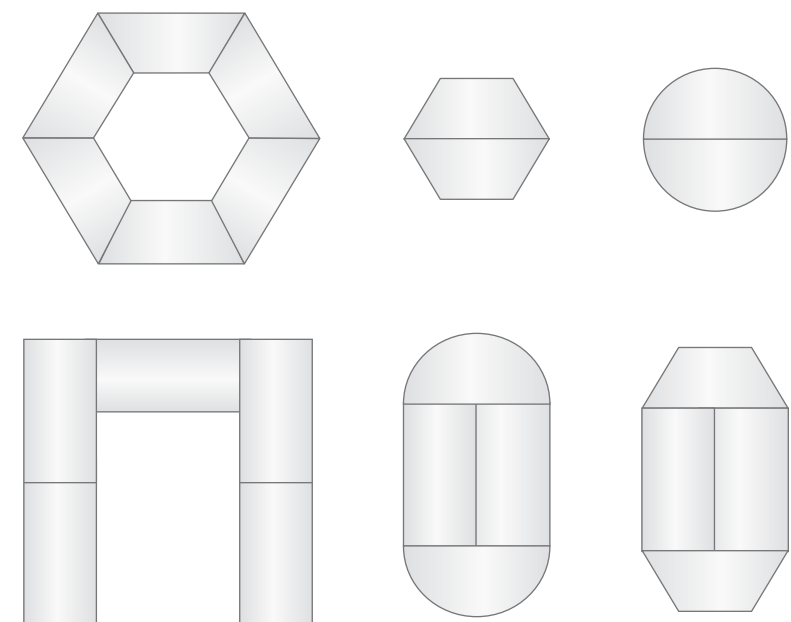

SPECTRA™ The modesty panel folds and locks neatly under the table. The result is a table that works in collaborative and training environments.

FALCON™

Visit FalconProducts.com for complete sizes, shapes and specifications.

Optional folding modesty panel

Shapes

Configurations

Edge Profiles

Spectra Square Leg

Optional heavy duty, industrial grade casters, available on two or four legs