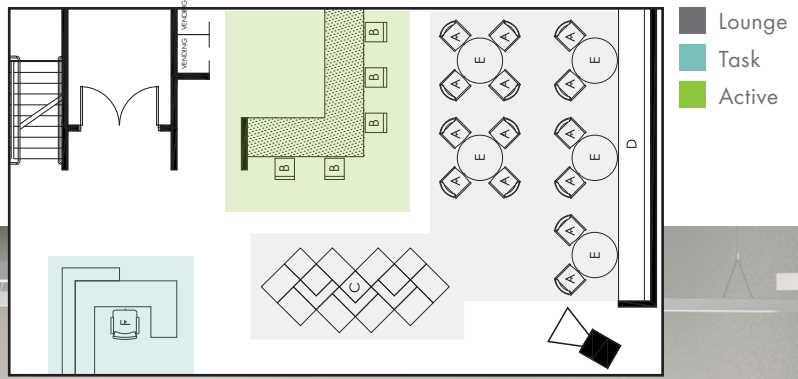

LOUNGE

15" to 25" table height

TASK

27" to 30" table height

ACTIVE

36" and 42" heights

recharge

Comida Collection

80ST
shown with power unit

MOSS | 3, 9970 Swivel Chairs, 9680 Barstool

J91 Series Tables

The Right Height

We can make your tables in any height.

share

share

2500