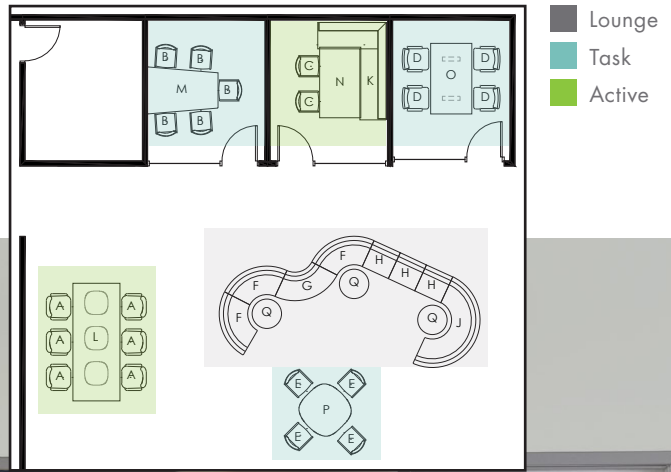

LOUNGE

15" to 25" table height

TASK

27" to 30" table height

ACTIVE

36" and 42" heights

recharge

Comida Collection

80ST
shown with power unit

MOSS | 3, 9970 Swivel Chairs, 9680 Barstool

J91 Series Tables

The Right Height

We can make your tables in any height.

share

share

2500

F1600

800 Table Base, Lucky Chairs, N582 Standup Booth

Nook

Dart

create

Menlo Park

Thonet MOSS | Chill

Lounge
 Task
 Active