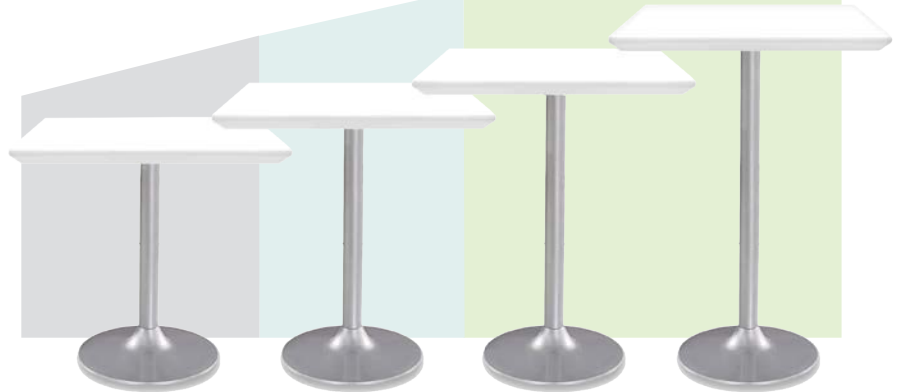

The Right Height

All table bases are available in various heights.

LOUNGE

15" to 18" table height

TASK

27" to 30" table height

ACTIVE

36" to 42" table height