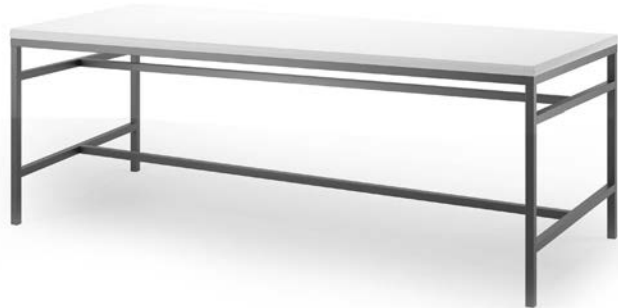

79ST Counter Height

79ST Stand Up Height

74PT Exchange Table

80ST

CURV Table

J11

The Right Top

Fully customized table tops available in a variety of sizes, shapes, materials and finishes.