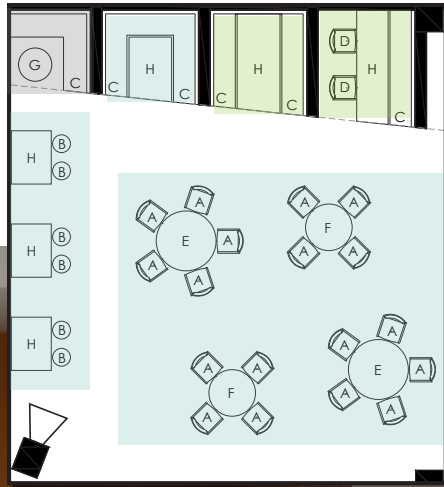

80ST
shown with power unit

MOSS | 3, 9970 Swivel Chairs, 9680 Barstool

J91 Series Tables

The Right Height

We can make your tables in any height.

share

share

2500

F1600

800 Table Base, Lucky Chairs, N582 Standup Booth

Nook

Dart

create

Menlo Park

Thonet MOSS | Chill

Lounge
 Task
 Active