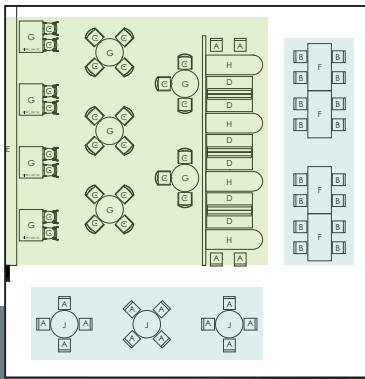

- Lounge
- Task
- Active